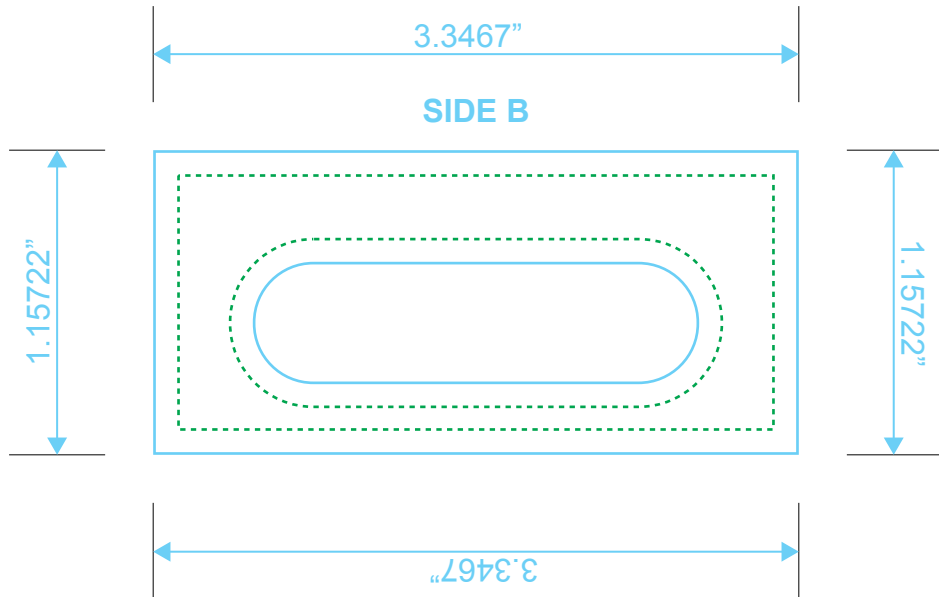

CASSETTE IMPRINT

Reference: Audio Cassette

Style: Imprint - Side A

Size: 3.3467" x 1.5722"

Type Safety
Crop Line

.....
—————

CLEAR, TINTED OR SOLID-COLOR CASSETTE SHELL

Microforum offers a large selection of shell options. We recommend to choose your shell first, so that you can pick an imprint color that complements your cassette shell selection.

CASSETTE IMPRINT

Reference: Audio Cassette

Type Safety
Crop Line _____

Style: Imprint - Side B

Size: 3.3467" x 1.15722"

CLEAR, TINTED OR SOLID-COLOR CASSETTE SHELL

Microforum offers a large selection of shell options. We recommend to choose your shell first, so that you can pick an imprint color that complements your cassette shell selection.