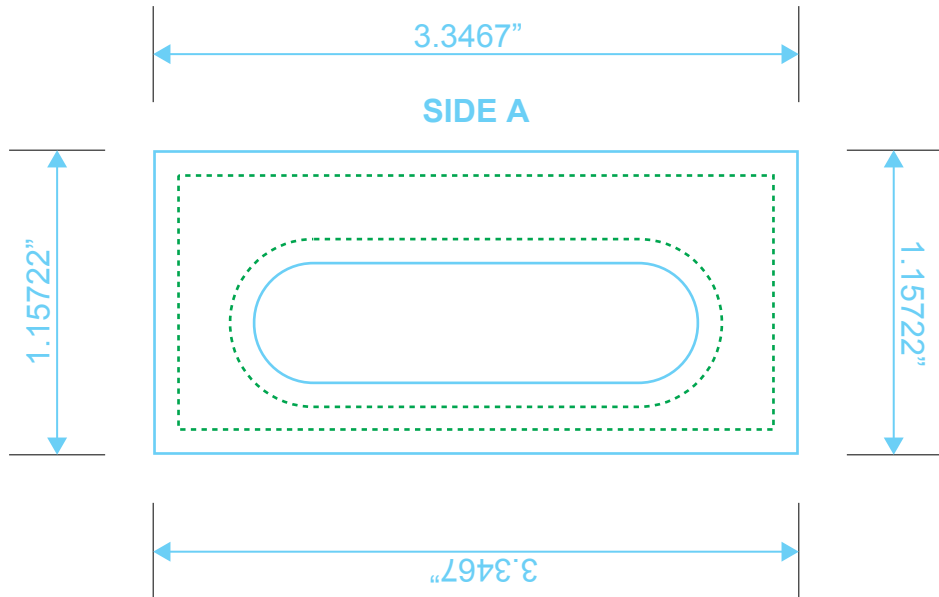

CASSETTE IMPRINT

Reference: Audio Cassette

Style: Imprint - Side A

Size: 3.3467" x 1.5722"

Type Safety
Crop Line

.....
—————

CLEAR, TINTED OR SOLID-COLOR CASSETTE SHELL

Microforum offers a large selection of shell options. We recommend to choose your shell first, so that you can pick an imprint color that complements your cassette shell selection.

CASSETTE IMPRINT

Reference: Audio Cassette

Type Safety
Crop Line _____

Style: Imprint - Side B

Size: 3.3467" x 1.15722"

CLEAR, TINTED OR SOLID-COLOR CASSETTE SHELL

Microforum offers a large selection of shell options. We recommend to choose your shell first, so that you can pick an imprint color that complements your cassette shell selection.