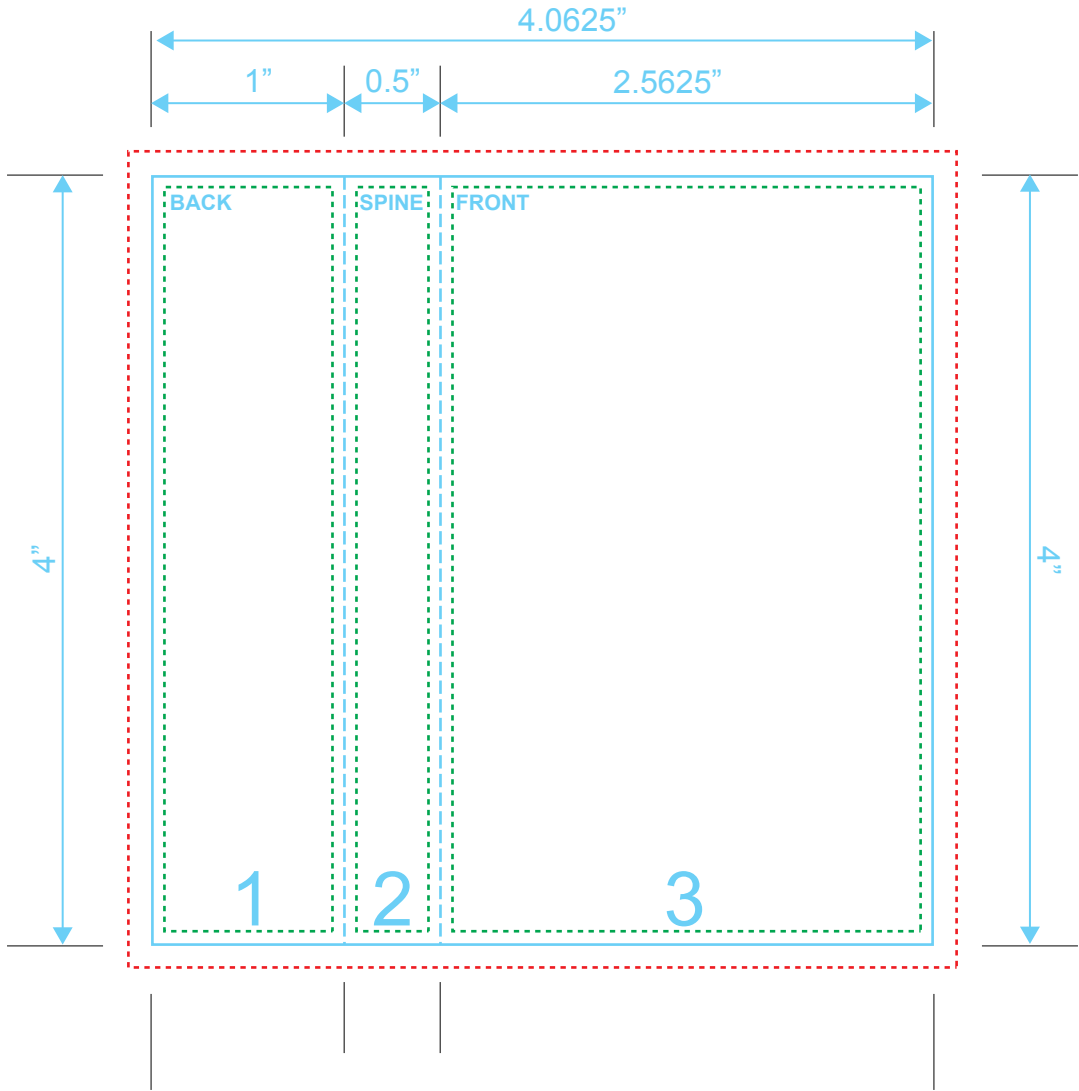

AUDIO CASSETTE J-CARD

Reference: FRONT

Style: 3 Panel

Size: 4.0625" x 4"

Type Safety (green dashed line)

Bleed Line (red dashed line)

Crop Line _____ (blue solid line)

AUDIO CASSETTE J-CARD

Reference: BACK

Style: 3 Panel

Size: 4.0625" x 4"

Type Safety 

Bleed Line 

Crop Line 